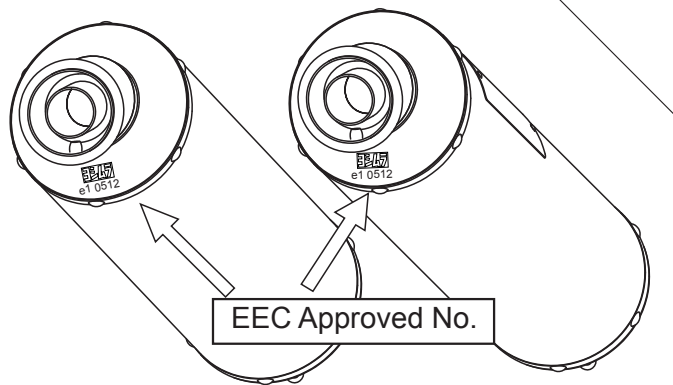

Stainless Sleeve ; 1A0-194-5552
Titanium Sleeve ; 1A0-194-5582
Carbon Sleeve ; 1A0-194-5592

Silencer Band
162-00R-1159 for Stainless/Titanium Sleeve
162-00R-1151 for Carbon Sleeve

Silencer Assy Left
1A6-585-555B Stainless Sleeve
1A6-585-558B Titanium Sleeve
1A6-585-559B Carbon Sleeve

SD#12
138-138-5412

Silencer Band Rubber
896-002-1536

SD#12
138-138-5412

Lot Number
(Before 2010)

Following items are just for one silencer.
The actual set has double quantities.

Lot Number

Silencer Assy Right
1A6-585-5551 Stainless Sleeve
1A6-585-5581 Titanium Sleeve
1A6-585-5591 Carbon Sleeve

Stock bolt

Flange Nut M8
823-008-1250

Bracket Height Adjuster Plate
161-194-2300 (for '03-'04)

Conical Spring Washer M8
810-208-0000

Cap Bolt M8x25
800-208-5025

Lot Number
(Before 2010)

Bracket Height Adjuster Plate
161-194-2310 (for '05)

The Sight from Back